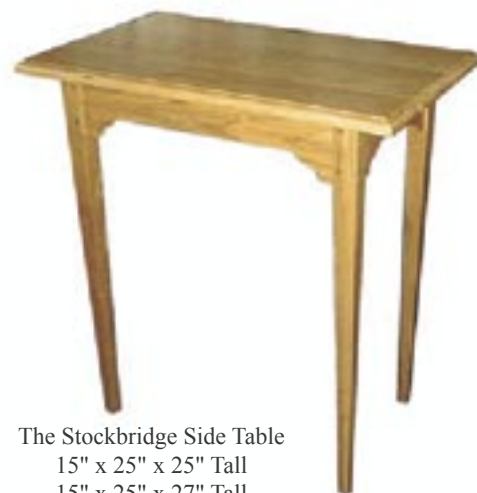

# Side Tables And Stands

The Christmas Table  
17 1/4" x 21 1/2" x 25" Tall  
\$260.00

The Shaker Stand  
16" x 25" x 25" Tall  
Shown In Butternut Top  
Milked Painted Frame  
\$260.00

The Stockbridge Side Table  
15" x 25" x 25" Tall  
15" x 25" x 27" Tall  
\$260.00