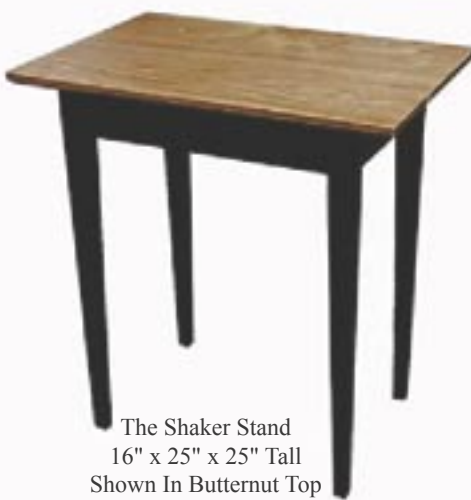

# Side Tables And Stands

The Christmas Table  
17 1/4" x 21 1/2" x 25" Tall  
\$260.00

The Shaker Stand  
16" x 25" x 25" Tall  
Shown In Butternut Top  
Milked Painted Frame  
\$260.00

The Stockbridge Side Table  
15" x 25" x 25" Tall  
15" x 25" x 27" Tall  
\$260.00