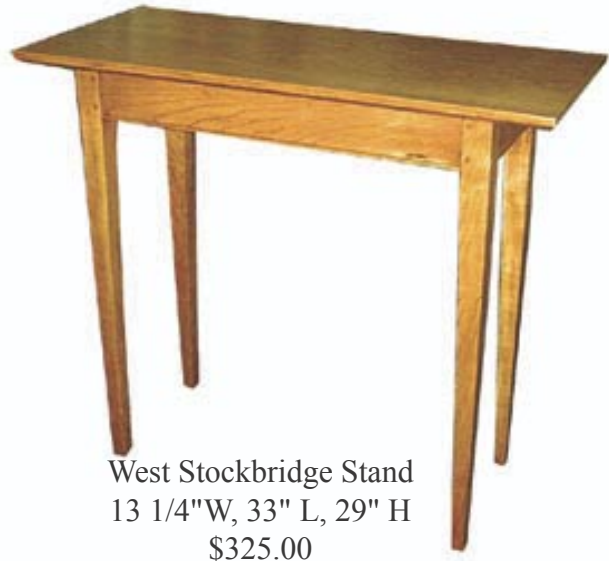

Kitchen Stool  
12 4/4" W, 27" H  
\$125.00

Milk Stool  
12 W i, 18" H  
\$95.00

# Hall And Entryway Tables

Glove Table  
15 1/2"W, 42" L, 30" H  
\$700.00

Siasconset Entry Table  
13 1/2"W, 36" L, 28" H  
\$355.00

Tanglewood Table  
12"W, 30" L, 28" H  
\$299.00

West Stockbridge Stand  
13 1/4"W, 33" L, 29" H  
\$325.00

Cider Table  
13 1/2"W, 33" L, 28" H  
\$299.00

Shaker Table w/ Drawer/ Shelf  
16"W, 32" L, 29" H  
\$495.00

Lee Coffee Table  
22" x 40" x 18" Tall  
\$475.00

Chip Box  
10" x 18" x 15 3/4" High (Handle)  
\$145.00